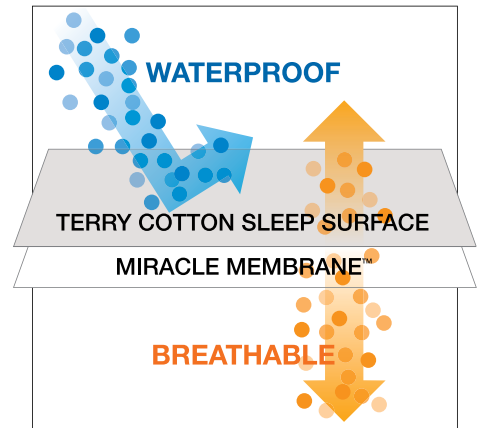

## FITTED COT MATTRESS PROTECTORS

Outstanding value for baby.

Made with our Miracle Membrane™, fitted cot mattress protectors keeps infants safe and comfortable.

Everyday use – comfort and protection for baby

- Cool and comfortable – enhances sleeping comfort
- Waterproof yet breathable – acting the same way as human skin
- Terry cotton sleep surface
- Prevents bacteria and dust mites breeding in your baby’s mattress (a major cause of asthma, eczema and rhinitis).
- Protects mattress from stains
- Machine wash durability rating > 100 washes @ 60°
- Fitted sheet style
- Soft and super absorbent
- Ultra thin with four way stretch
- Tested for harmful substances according to Oeko-Tex Standard 10