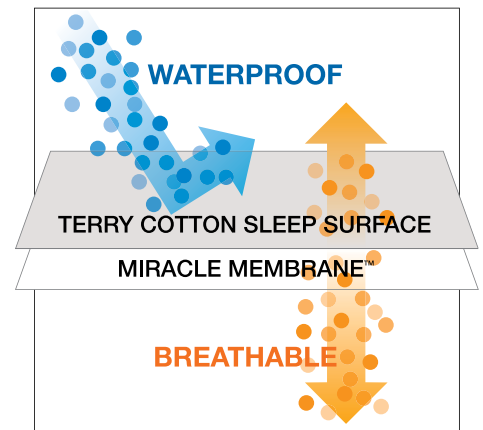

PROTECT·A·BED®

Don't go to bed without protection!

PROTECT·A·BED®
WETSAFE™

COT SINGLE,
CRADLE AND
BASSINETTE
MATTRESS
PROTECTORS

Outstanding value for baby.
Terry cotton sleep surface with
waterproof and breathable
Miracle Membrane™ and
excellent wash durability.

**Everyday use – comfort
and protection for baby**

- Cool and comfortable – enhances sleeping comfort
- Waterproof yet breathable – acting the same way as human skin
- Prevents bacteria and dust mites breeding in your baby’s mattress (a major cause of asthma, eczema and rhinitis).
- Protects mattress from stains
- Machine wash durability rating > 100 washes @ 60°
- Elastic strap fitting style
- Soft and super absorbent
- Ultra thin with four way stretch
- Tested for harmful substances according to Oeko-Tex Standard 10

White	Cot Single 130 x 68cm
Pink	Cradle 91 x 56cm
Lime	Bassinette 56 x 40.5cm
Blue	
Lemon	
Mauve	

Also in fitted cot mattress protectors

COMPLETE PEACE-OF-MIND	EXTENDS LIFE OF MATTRESS	MIRACLE MEMBRANE™	MACHINE WASH TUMBLE DRY	ELASTIC STRAP FITTING STYLE	PURE COTTON SURFACE	CERTIFIED SAFE	GUARANTEED COMFORT	PROUDLY AUSTRALIAN