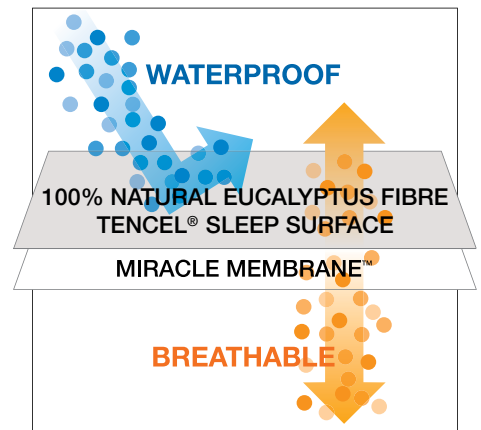

PROTECT·A·BED®

Don't go to bed without protection!

100% Natural
Eucalyptus Fibre
Sleep Surface
with  TENCEL®

PROTECT·A·BED®
Elite

PILLOW PROTECTOR FOR SENSITIVE SKIN

Silky smooth, soft, natural sleep surface, breathable, micro-thin, zippered pillow protector for a healthy, dust mite and allergy-free sleep zone.

PILLOW PROTECTOR FOR SENSITIVE SKIN

Silky smooth, soft, natural sleep surface, breathable, micro-thin, zippered pillow protector for a healthy, dust mite and allergy-free sleep zone.

Silky soft luxurious feel

- Natural fibre properties – hypoallergenic and antibacterial
- Protects pillow from all liquid stains
- Perfect for sensitive skin and allergy protection
- Easy to fit – zippered style pillow case
- Unique Breathe-A-Vent™ (Patent Pending) for added comfort

100% Natural Eucalyptus Fibre Sleep Surface
with TENCEL®

Ideal for sensitive skin.

An increasing number of people suffer from sensitive skin, provoking development of alternative textile materials. The special properties of the TENCEL® fibre make this ideal for people with sensitive skin. Textiles are perceptibly gentle due to the smooth fibre surface; they feel cooler, absorb more moisture and reduce bacterial growth. TENCEL® is a Eucalyptus-based fibre, is naturally pure and does not contain any pesticides and agricultural chemicals. TENCEL® has received numerous awards for its environmentally friendly manufacturing process.