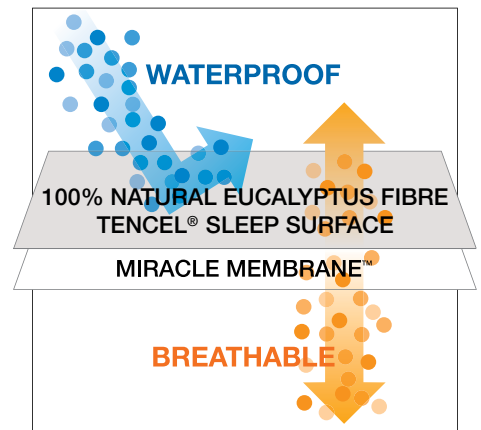

# PILLOW PROTECTOR FOR SENSITIVE SKIN

Silky smooth, soft, natural sleep surface, breathable, micro-thin, zippered pillow protector for a healthy, dust mite and allergy-free sleep zone.

## Silky soft luxurious feel

- Natural fibre properties – hypoallergenic and antibacterial
- Protects pillow from all liquid stains
- Perfect for sensitive skin and allergy protection
- Easy to fit – zippered style pillow case
- Unique Breathe-A-Vent™ (Patent Pending) for added comfort

100% Natural Eucalyptus Fibre Sleep Surface  
with TENCEL®

Ideal for sensitive skin.

An increasing number of people suffer from sensitive skin, provoking development of alternative textile materials. The special properties of the TENCEL® fibre make this ideal for people with sensitive skin. Textiles are perceptibly gentle due to the smooth fibre surface; they feel cooler, absorb more moisture and reduce bacterial growth. TENCEL® is a Eucalyptus-based fibre, is naturally pure and does not contain any pesticides and agricultural chemicals. TENCEL® has received numerous awards for its environmentally friendly manufacturing process.

**WASHING INSTRUCTIONS**

This product will protect your mattress for many years if you look after it carefully.

**AVAILABLE IN:**  
Standard 45 x 70cm  
Single and Twin Packs

- COMPLETE PEACE-OF-MIND
- EXTENDS LIFE OF PILLOW
- MIRACLE MEMBRANE™
- MACHINE WASH TUMBLE DRY
- UNIQUE BREATHE-A-VENT™
- TENCEL® SURFACE
- ZIPPERED CLOSURE
- CERTIFIED SAFE
- GUARANTEED COMFORT
- PROUDLY AUSTRALIAN