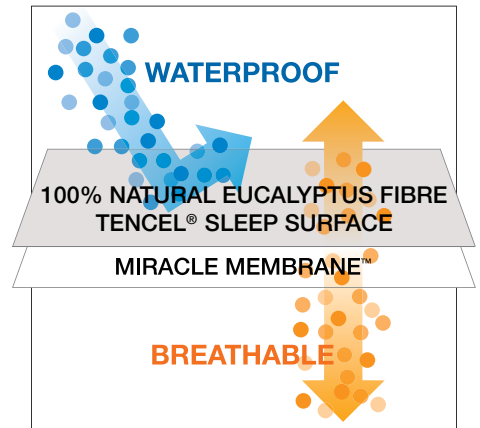

### AVAILABLE IN:

Single 92 x 188cm    King Single 107 x 204cm  
 Extra Long Single 92 x 204cm  
 Double 138 x 188cm    Queen 152 x 204cm  
 NZ King 168 x 204cm    King 183 x 204cm

Fitted sheet style.  
**Expandall™**  
 skirt fits all  
 |standard and  
 |extra depth sizes.  
 Stain/dust proof.

100% Natural Eucalyptus Fibre Sleep Surface

with TENCEL®

Ideal for sensitive skin.

An increasing number of people suffer from sensitive skin, provoking development of alternative textile materials. The special properties of the TENCEL® fibre make this ideal for people with sensitive skin. Textiles are perceptibly gentle due to the smooth fibre surface; they feel cooler, absorb more moisture and reduce bacterial growth. TENCEL® is a Eucalyptus-based fibre, is naturally pure and does not contain any pesticides and agricultural chemicals. TENCEL® has received numerous awards for its environmentally friendly manufacturing process.