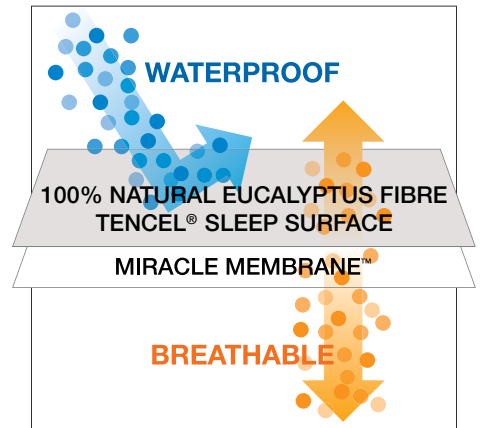

100% Natural
Eucalyptus Fibre
Sleep Surface

with  TENCEL®

MiteSafe™

MATTRESS, QUILT AND PILLOW PROTECTORS

The family solution for
allergy/dust mite sufferers.

A fully encased, zippered
cover that is a breathable
liquid barrier, soft, quiet
and comfortable.

MiteSafe™ FULLY ENCASED MATTRESS PROTECTORS

Ideal for allergy sufferers

- Breathable waterproof membrane
- Silky smooth fully encased
- Clinically tested for sensitive skins
- Machine Wash & tumble dry/non iron
- Prevents bacteria and dust mites breeding in your bedding
- Liquid resistant – keeps bedding stain-free
- Soft, quiet and lightweight
- Machine wash durability rating > 100 washes @ 60°
- Tested for harmful substances according to Oeko-Tex Standard 10

100% Natural Eucalyptus Fibre Sleep Surface Ideal for sensitive skin.

with **TENCEL®** An increasing number of people suffer from sensitive skin, provoking development of alternative textile materials. The special properties of the TENCEL® fibre make this ideal for people with sensitive skin. Textiles are perceptibly gentle due to the smooth fibre surface; they feel cooler, absorb more moisture and reduce bacterial growth. TENCEL® is naturally pure and does not contain any pesticides and agricultural chemicals.